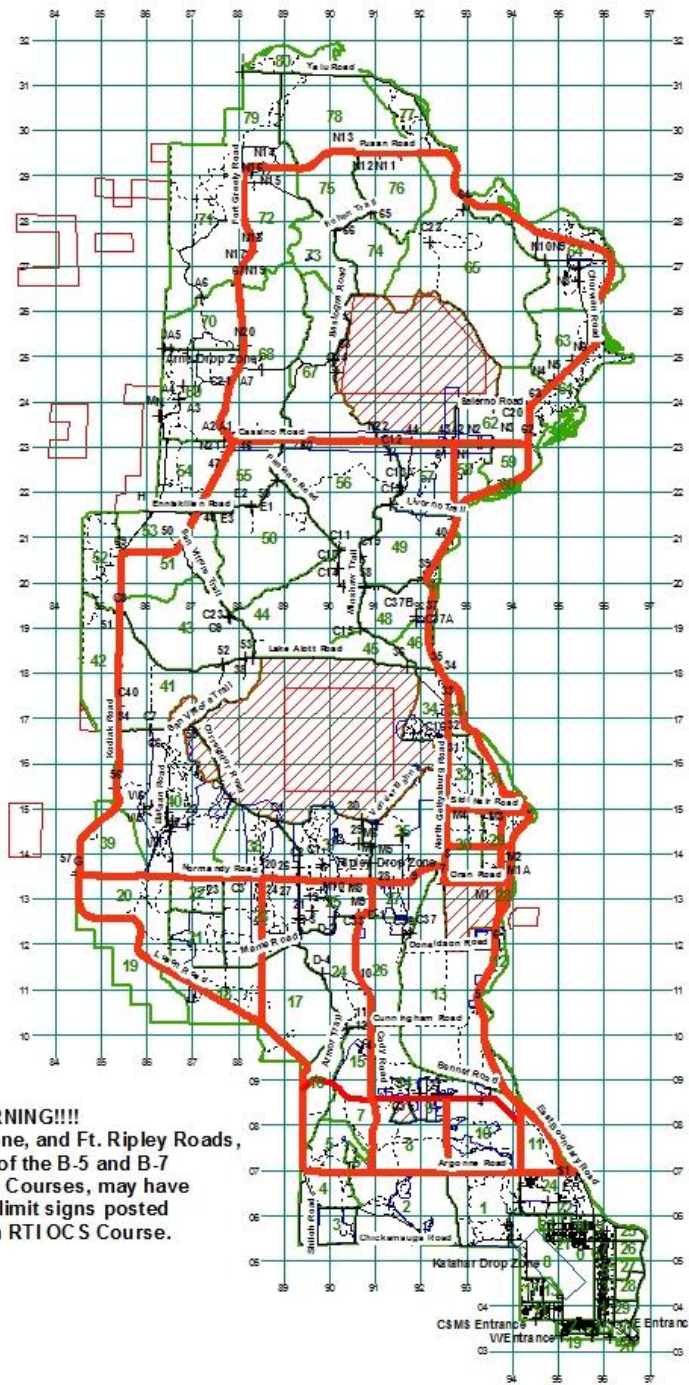

# **Appendix G**

**AUTHORIZED WHITE LIGHT ROAD MAP**

Authorized White Light Roads

Map Scale = 1:125,000

**WARNING!!!**  
 East Boundary, Argonne, and Ft. Ripley Roads,  
 in the vicinity of the B-5 and B-7  
 Land Navigation Courses, may have  
 10MPH speed limit signs posted  
 by the 1-175th RTI OCS Course.