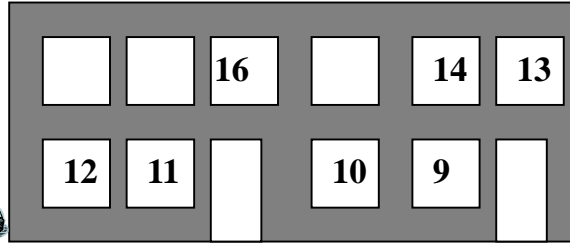

Not to Scale

= target address **(G3)**

(G#) = target group

(G2)

(G1)

1

Cassino Road

Start Fire

(G4)

(G5)

(G6)

Not to Scale

= target address

[G#] = target group

3

2

Cassino Road

[G10]

50 cal engagement
600M from road

[G8]

[G9]

Not to Scale

= target address

[G#] = target group