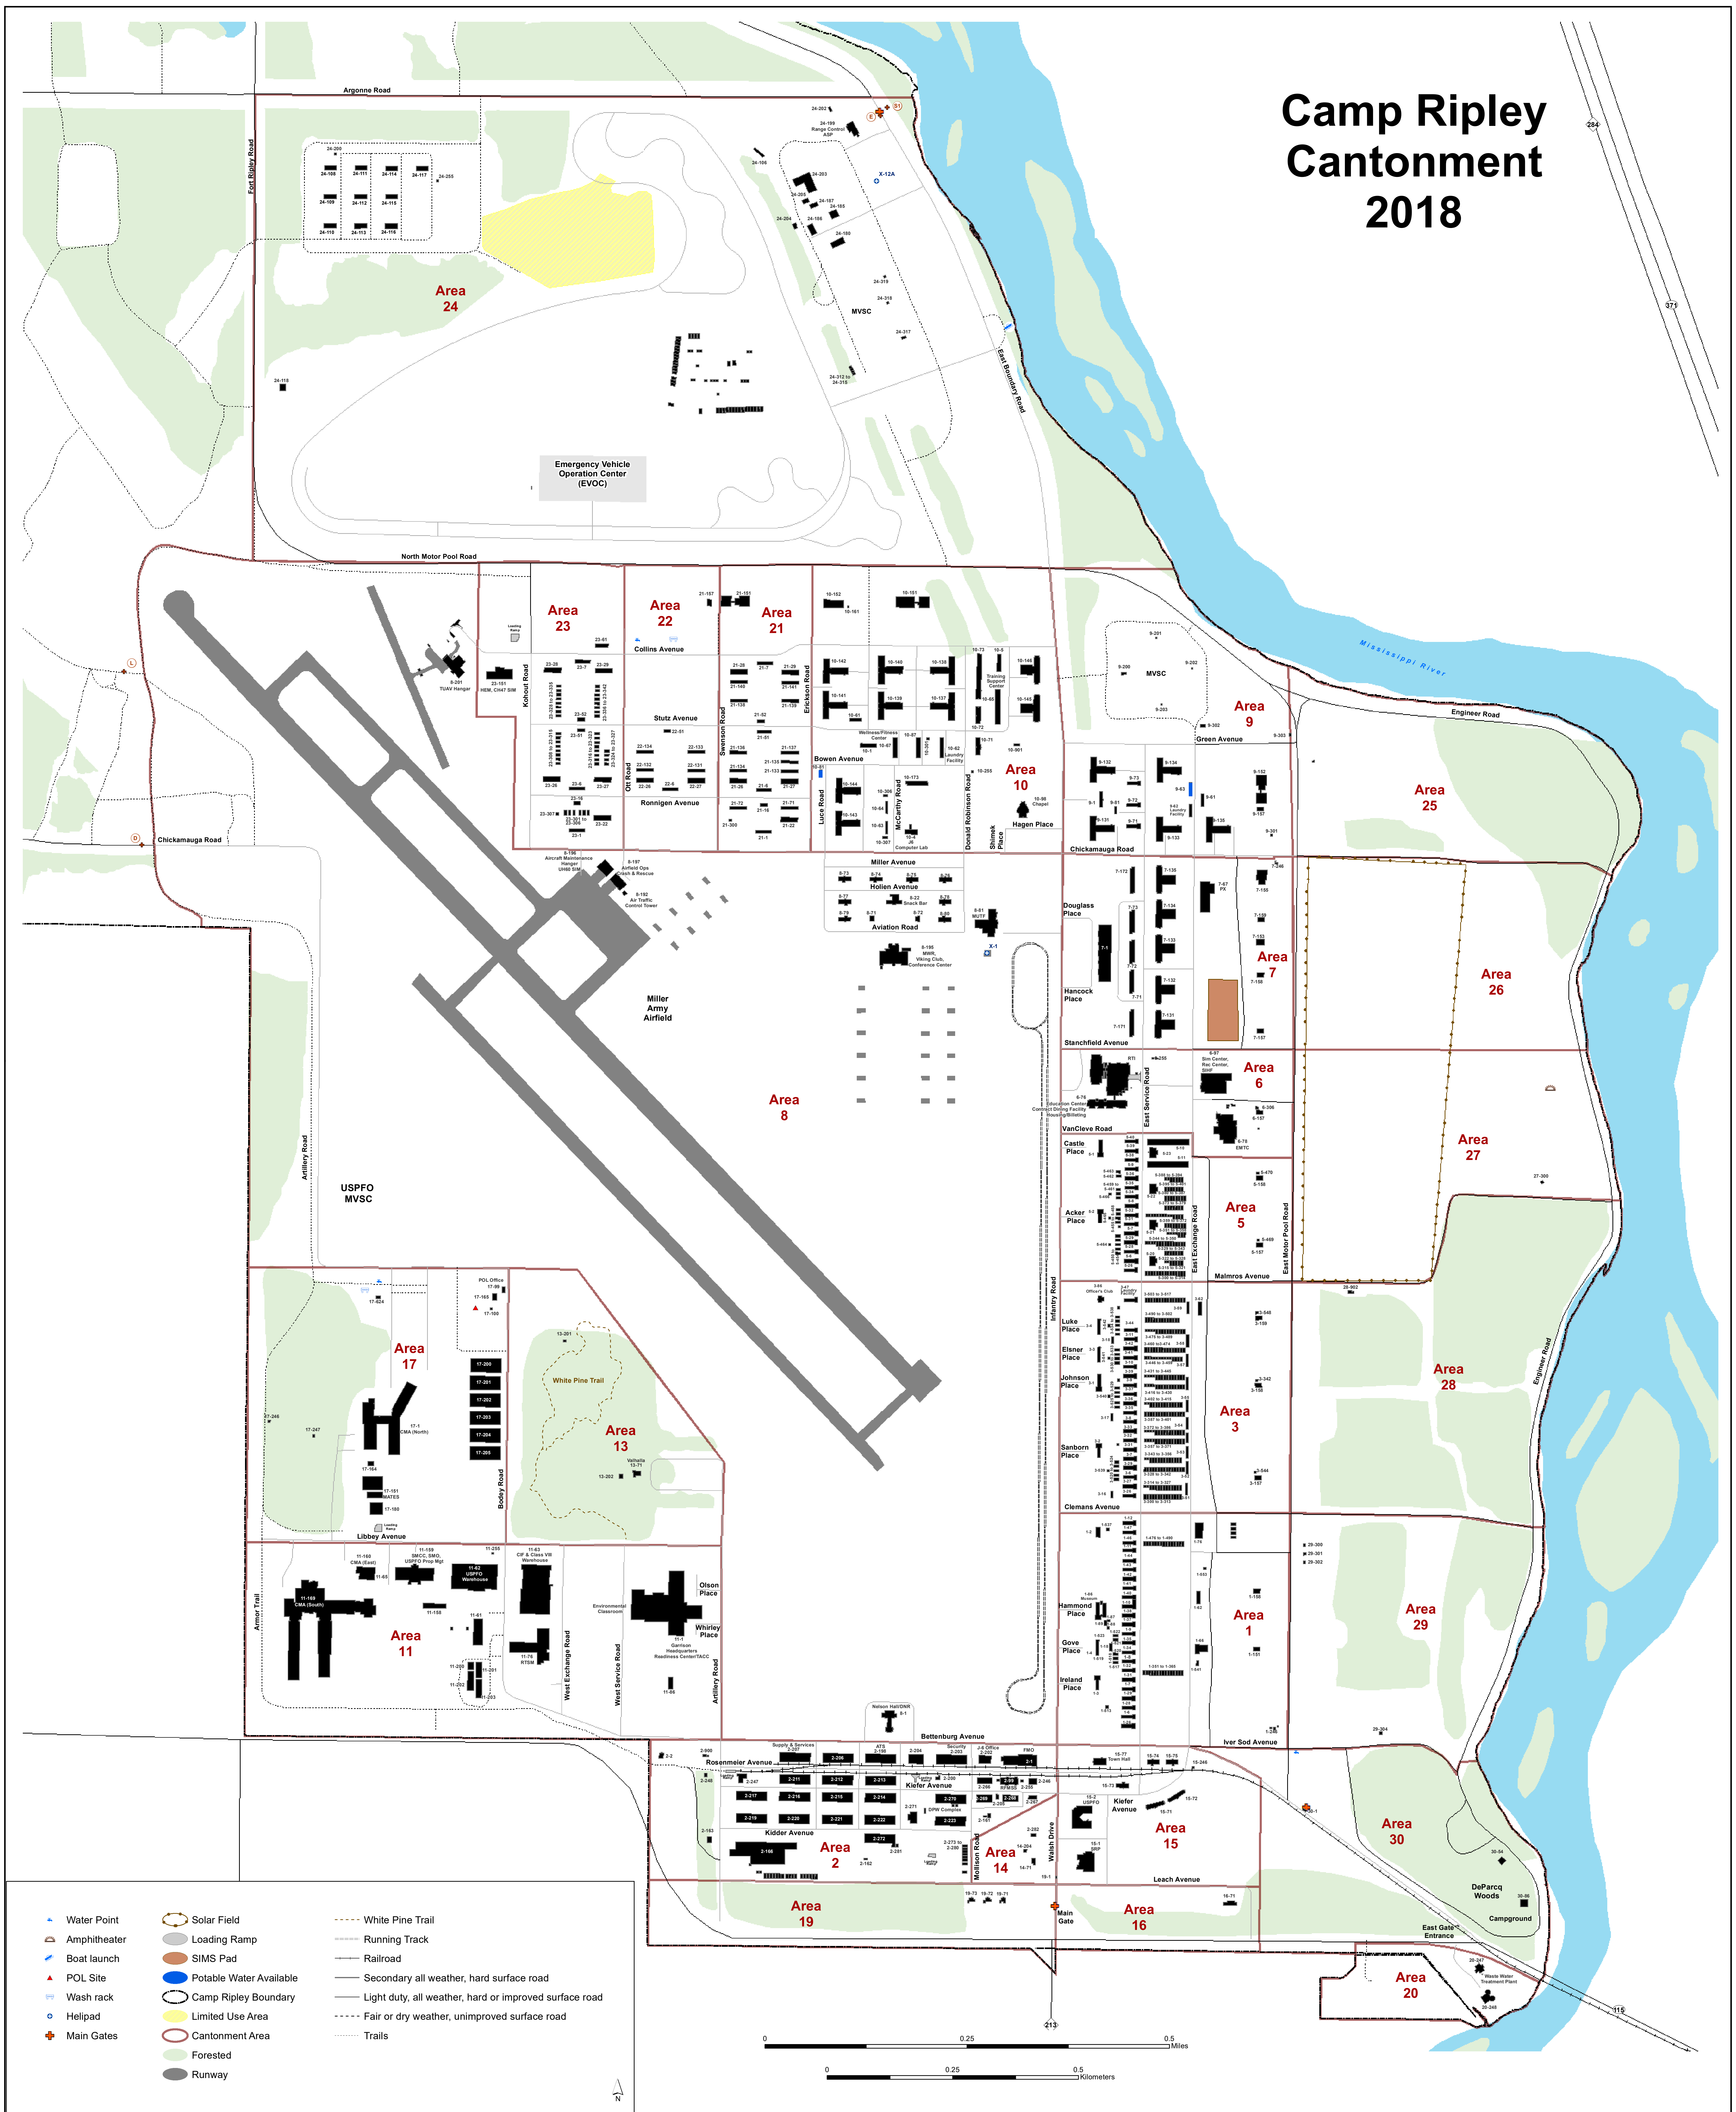

Camp Ripley Cantonment 2018

- | | | |
|--------------|-------------------------|--|
| Water Point | Solar Field | White Pine Trail |
| Amphitheater | Loading Ramp | Running Track |
| Boat launch | SIMS Pad | Railroad |
| POL Site | Potable Water Available | Secondary all weather, hard surface road |
| Wash rack | Camp Ripley Boundary | Light duty, all weather, hard or improved surface road |
| Helipad | Limited Use Area | Fair or dry weather, unimproved surface road |
| Main Gates | Cantonment Area | Trails |
| | Forested | |
| | Runway | |